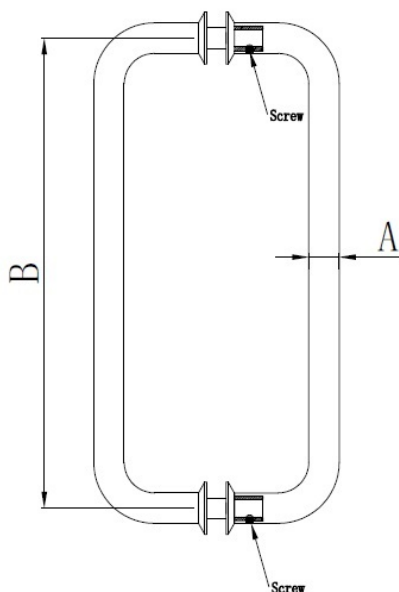

## Description:

Door Handle "Main" SS304 Brushed,  $\varnothing 32 \times 632$ mm, cc 600mm, 8-12mm Glass Thickness, Bore:  $\varnothing 12$ mm

## Item number:

17.87.102-0

Units	Box	Carton	HS Code	Barcode
Pair	1	8	8302415000	 5704866074940

Item Number	A	B	Finish
17.87.090-0	$\varnothing 25$ mm	305mm	Polished
17.87.091-0	$\varnothing 25$ mm	305mm	Brushed
17.87.094-0	$\varnothing 25$ mm	450mm	Polished
17.87.095-0	$\varnothing 25$ mm	450mm	Brushed
17.87.101-0	$\varnothing 32$ mm	600mm	Polished
17.87.102-0	$\varnothing 32$ mm	600mm	Brushed